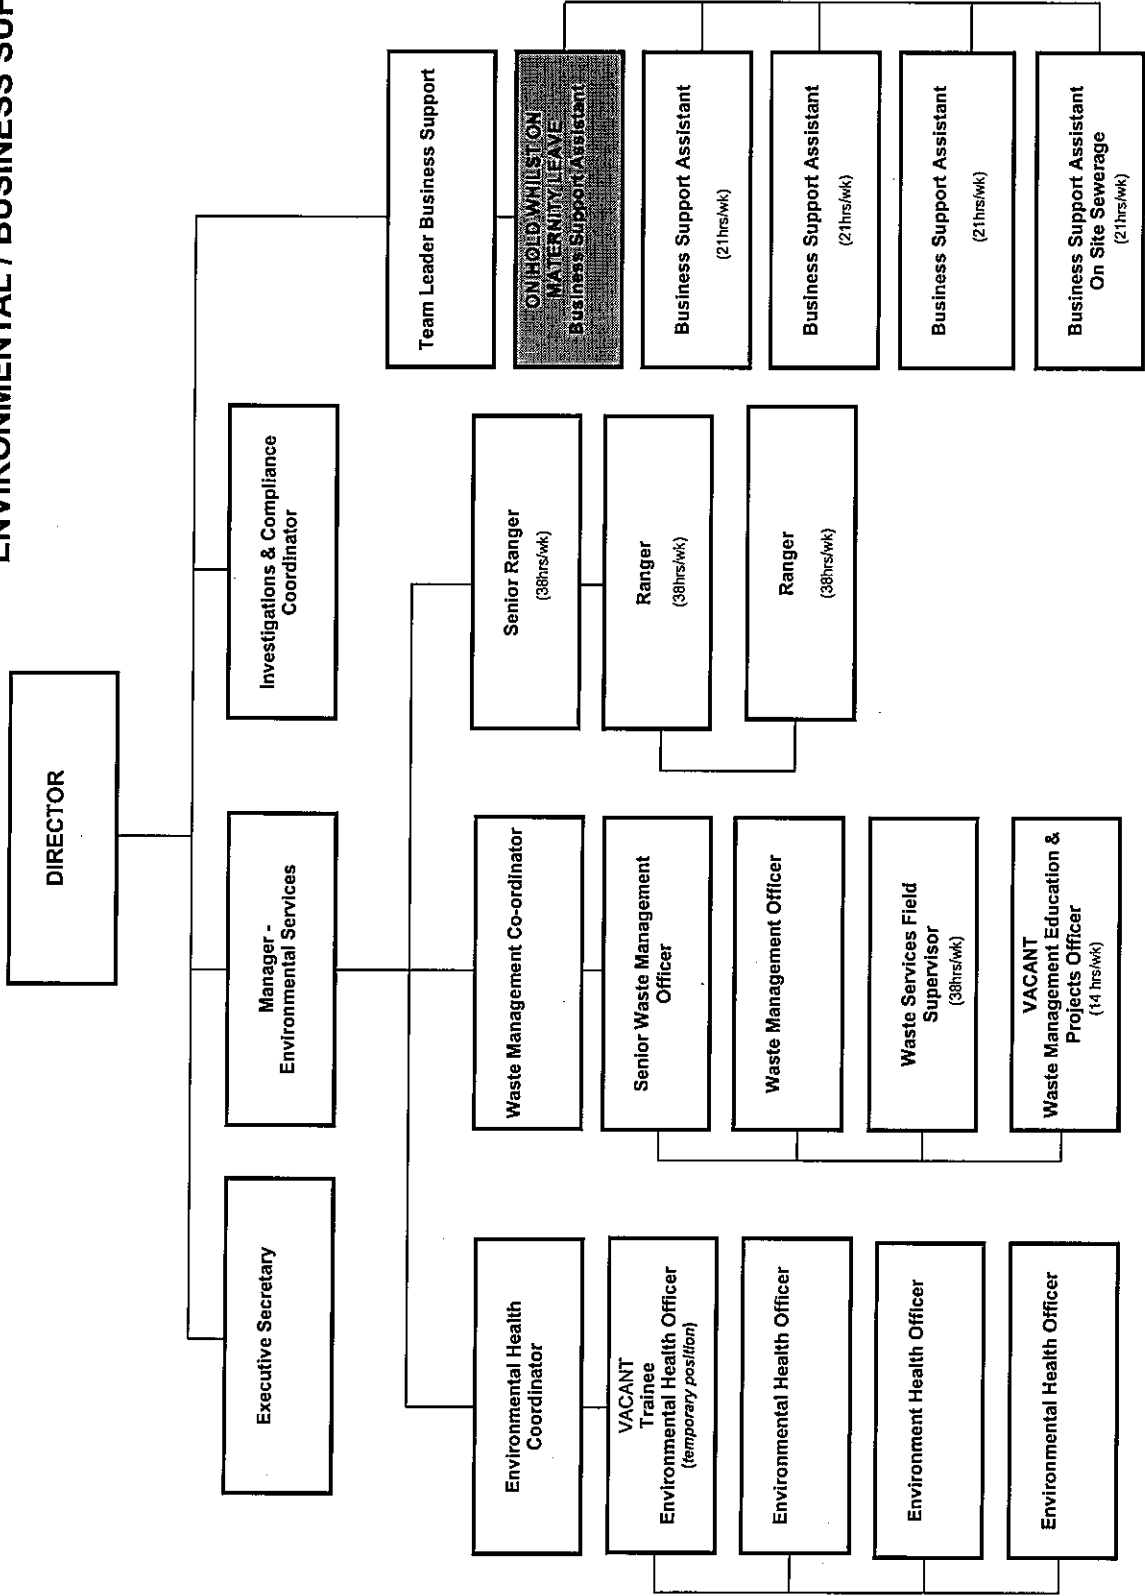

HEAD OFFICE

PLANNING & ENVIRONMENTAL SERVICES

ENVIRONMENTAL / BUSINESS SUPPORT

All positions are 35 hours unless specified