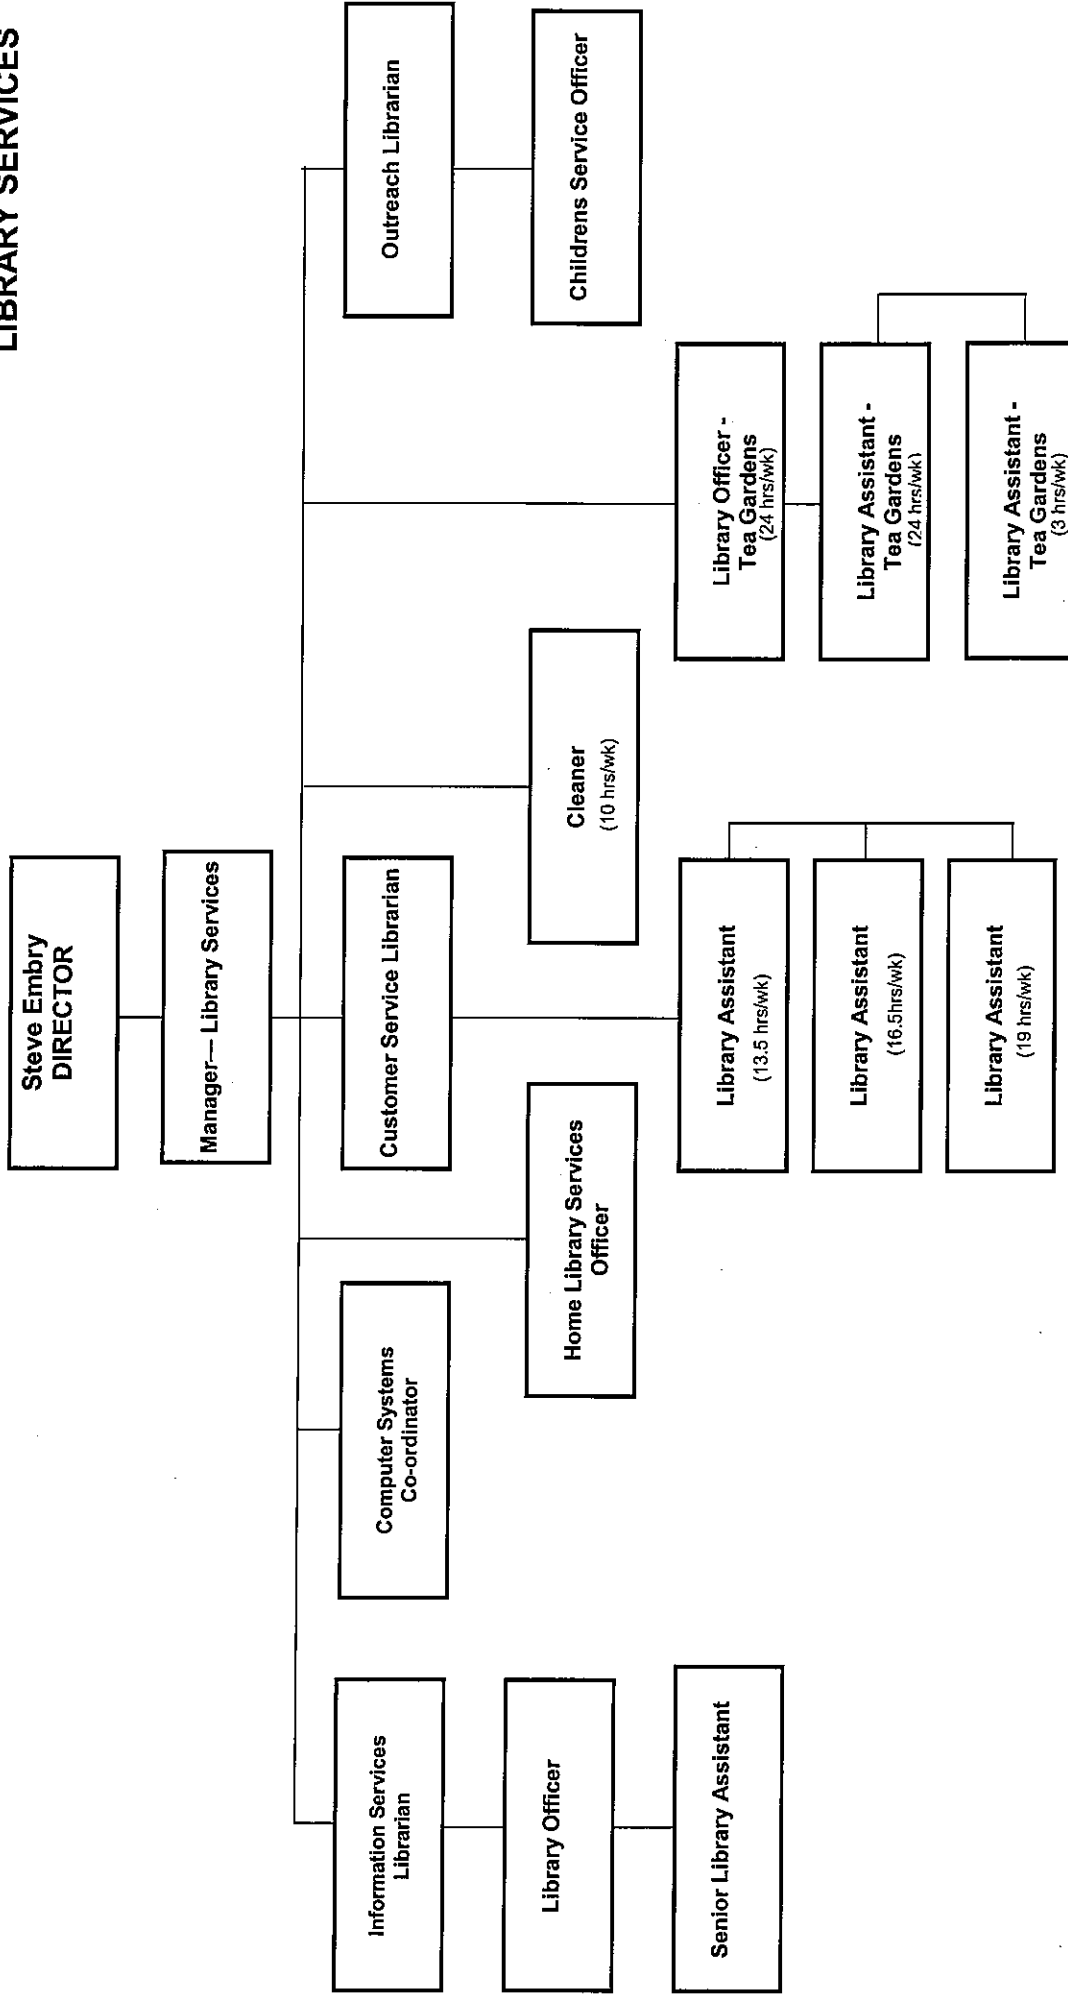

HEAD OFFICE

CORPORATE & COMMUNITY SERVICES LIBRARY SERVICES

Positions are 35 hours unless specified